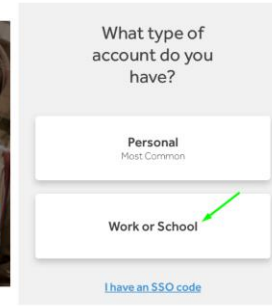

Uygulamaya Giriş

- Her zaman ve her yerden dil öğrenmeye başlayabilirsiniz. Bundan sonraki girişleri doğrudan mobil uygulama üzerinden gerçekleştirebilirsiniz.
- Sadece dil değiştirmek istediğiniz 2 – 5 adımlarını tekrar yapmanız gerekmektedir.
- Sırasıyla “Sign In” ve “Work or School” butonlarına bastıktan sonra 3. adımda oluşturduğunuz kullanıcı adınız ve şifrenizi giriniz. Eğer cihazınız otomatik olarak kaydetmediyse bir de namespace bilgisine ihtiyacınız olacaktır. Üniversitenizin kurumsal Rosetta Stone numarası olan namespace alanına (ns075108) yazınız ve ‘Sign In’ butonuna tıklayınız..